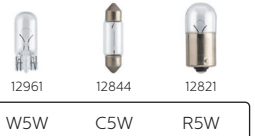

W3W W5W W16W W21W R10W

P21W PY21W PY21Wsv H6W H21W HY21W W16W W21W WY21W R10W RY10W PSY19W PSY24Wsv PY24W PY24Wsv

3rd stop light

Rear indicators

R5W FEST10W C5W

Trunk lights

P21W H6W H21W W16W W21W R10W PS19W PSX24W

Reversing light

W5W C5W R5W

Glove compartment lights

H6W R5W R10W T4W

Rear parking lights

R5W R10W W3W W5W C5W

License plate lights

P21W PR21W H21W W16W PS19W